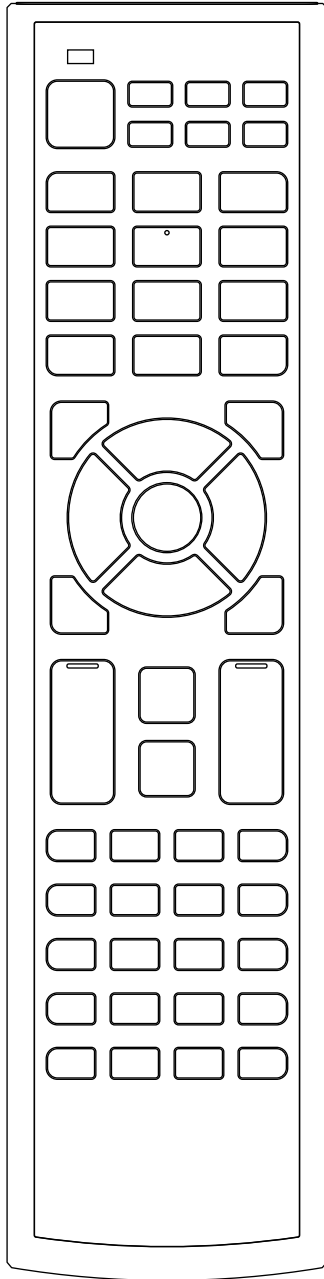

HRC-540A

Artwork Template

HRC-540
Up to 54 keys
Dimensions (mm.) 188 x 47 x 21
Rubber Keypad
Keypad Inlay
Batteries: 2 x AAA