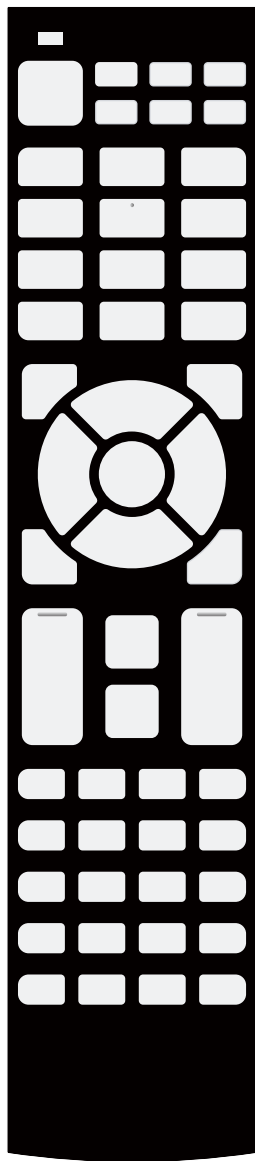

Customer Name
Model Number
Artwork Proof
Date

HRC-540
Up to 54 keys
Dimensions (mm.) 188 x 47 x 21
Rubber Keypad
Keypad Inlay
Batteries: 2 x AAA