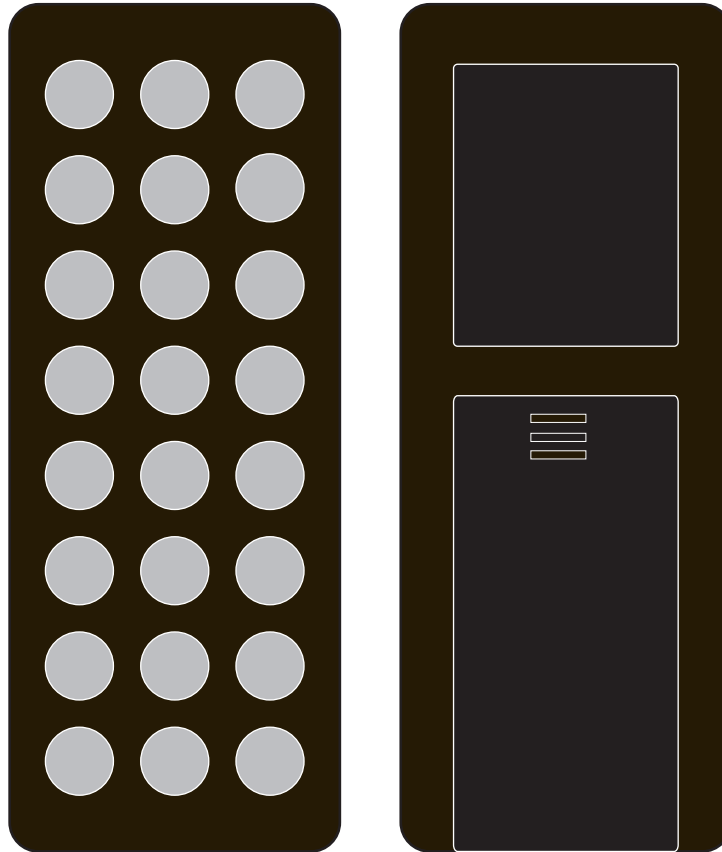

# SC-24

**SC-24**  
Up to 24 keys  
Dimensions (mm.) 97 x 38 x 13  
Membrane Keypad  
Product Label  
Batteries: 2 x AAA