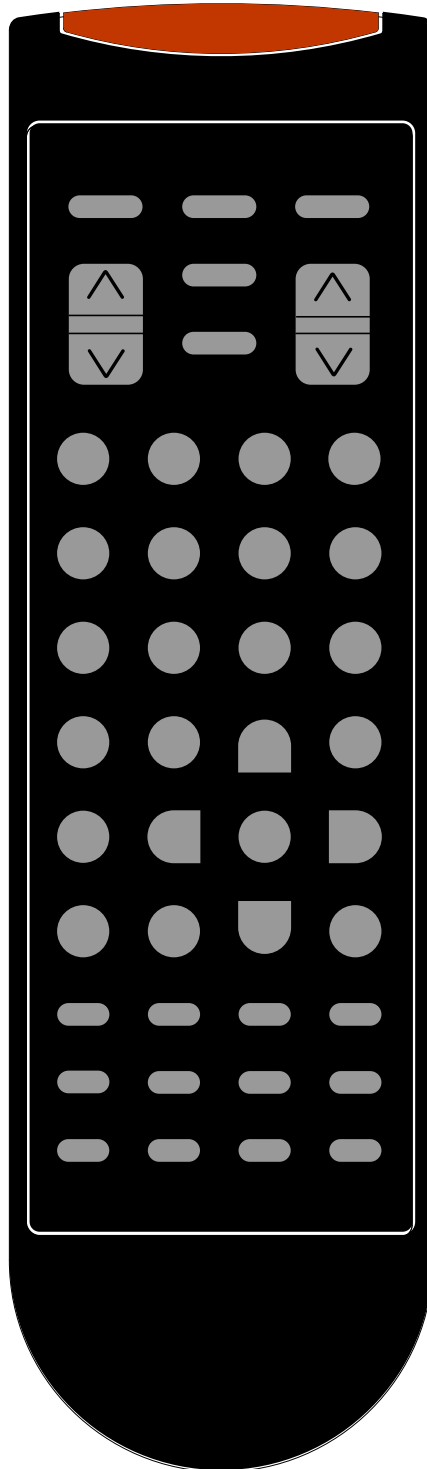

SC-45

SC-45
Up to 45keys
Dimensions (mm.) 195 x 56 x 28
Rubber Keypad
Keypad Inlay
Batteries: 2 x AAA