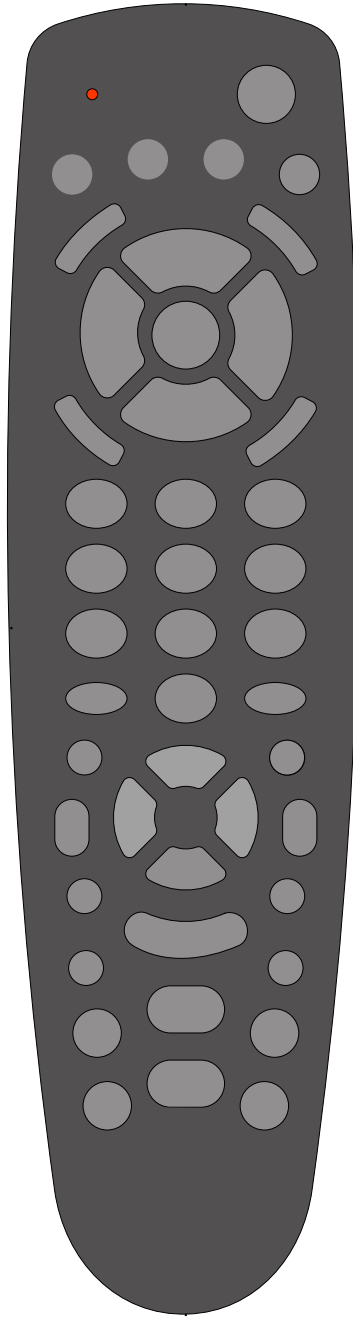

SC-46Z

SC-46Z
Up to 46 keys
Dimensions (mm.) 202 x 54 x 26
Rubber Keypad
Batteries: 2 x AAA