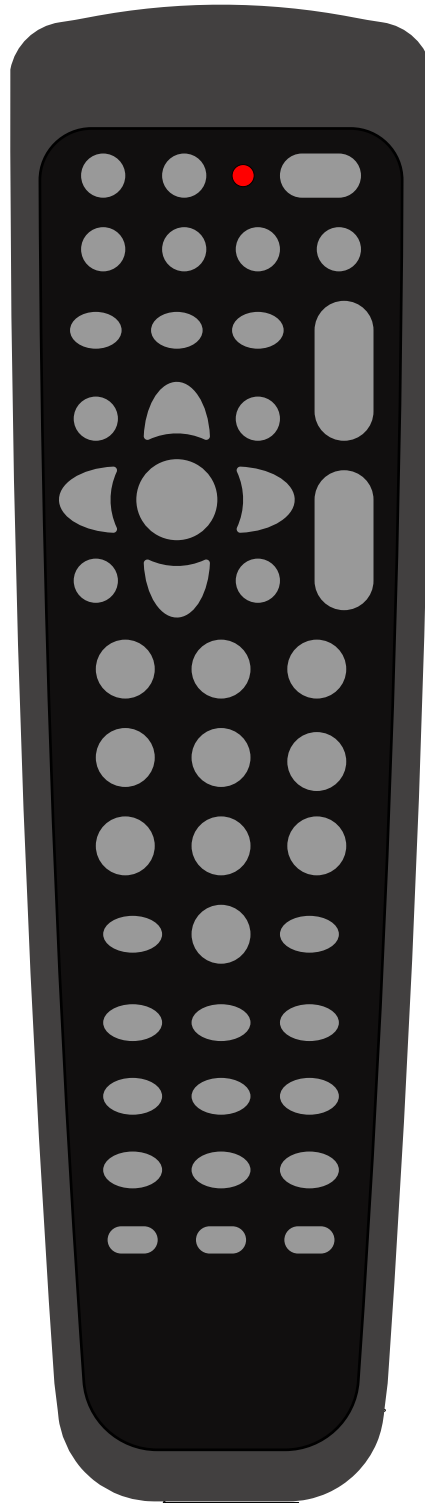

SC-53

SC-53
Up to 47 keys
Dimensions (mm.) 200 x 57 x 20
Rubber Keypad
Keypad Inlay
Batteries: 2 x AAA