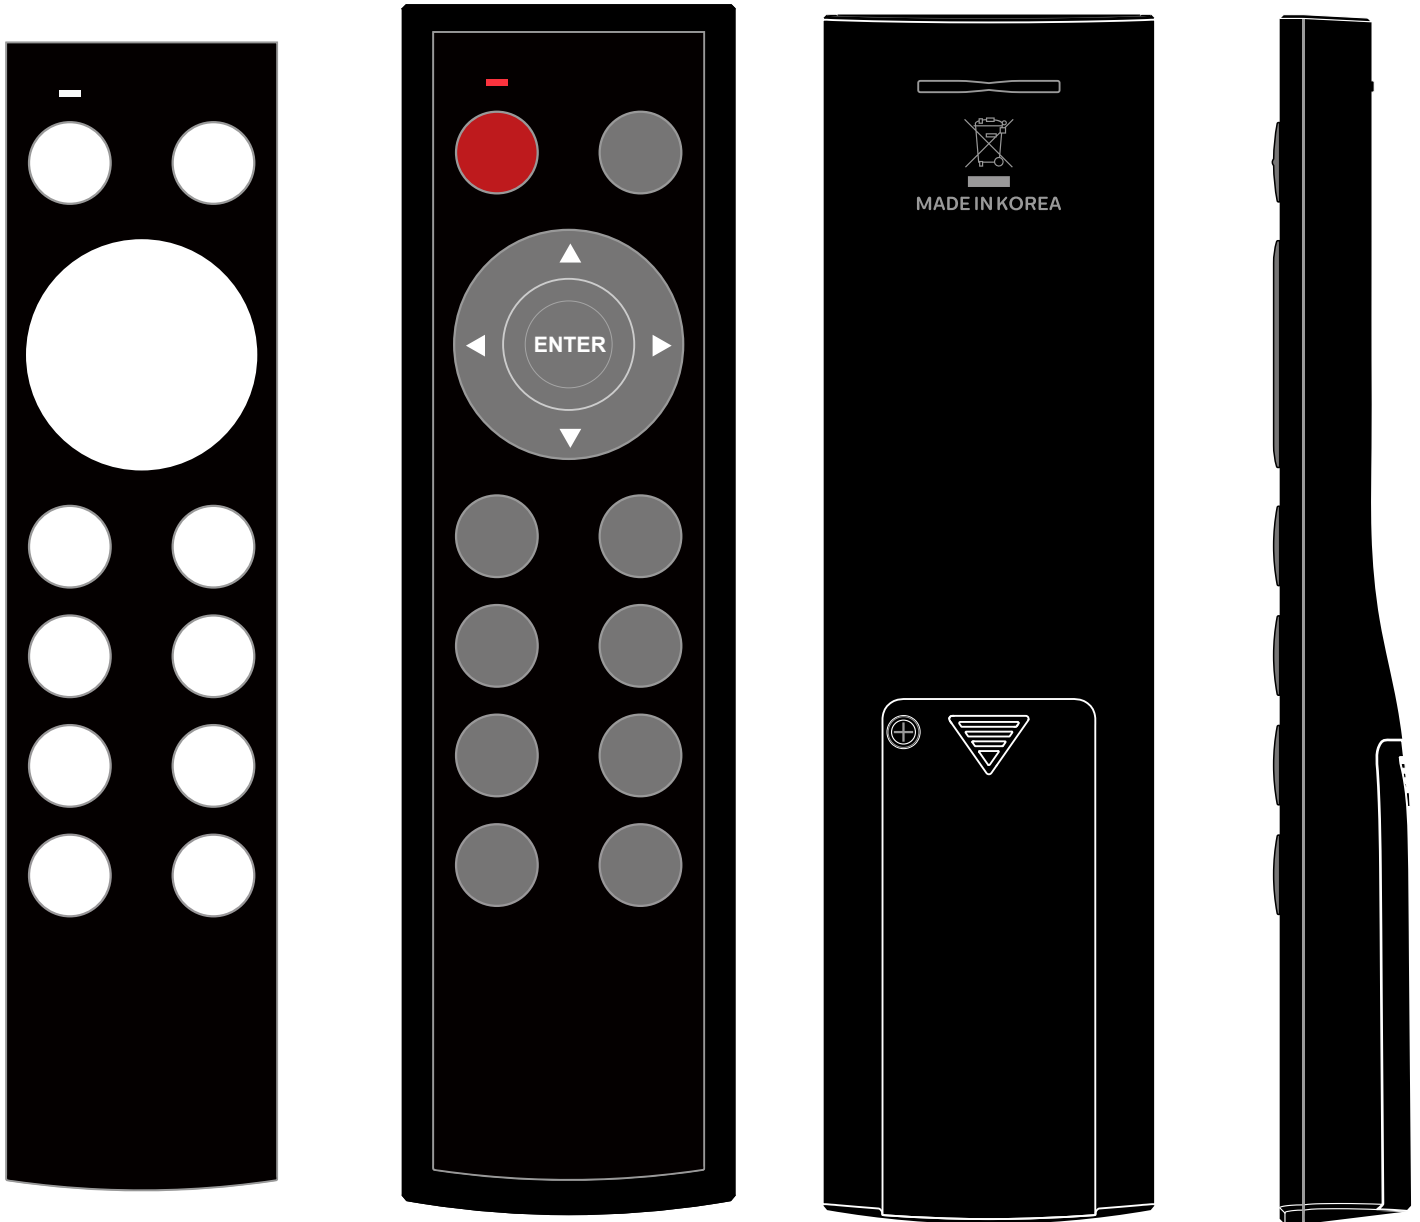

# SH-15A Overlay Artwork Template

**SH-15**  
Up to 15 keys  
Dimensions (mm.) 160 x 44 x 18  
Rubber Keypad  
Keypad Inlay  
Batteries: 2 x AAA