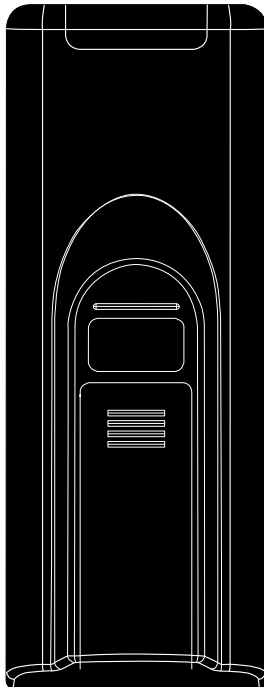

SR-14L

-  Plastic - Black -
-  Overlay - Gray -
-  Keypad - Gray -

SR-14L
Up to 20 keys
Dimensions (mm.)
Membrane Keypad
Batteries: AAA x 2