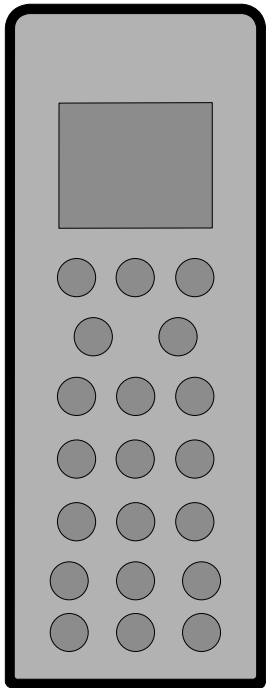

SR-14L

-  Plastic - Black -
-  Overlay - Gray -
-  Keypad - Gray -

SR-14L
Up to 20 keys
Dimensions (mm.)
Membrane Keypad
Batteries: AAA x 2