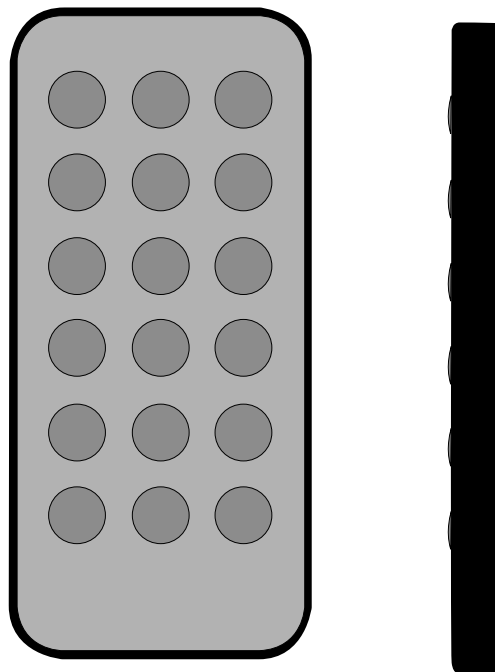

SR-18B

SR-18B
Up to 18 keys
Dimensions (mm.) 86 x 40 x 6.5
Membrane Keypad
Batteries: 1 x CR2025