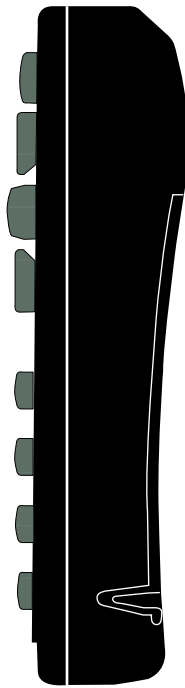

SR-23B

SR-23B
Up to 23 keys
Dimensions (mm.) 95 x 48 x 20
Rubber Keypad
Partial Keypad Overlay
Batteries: AAA x 2