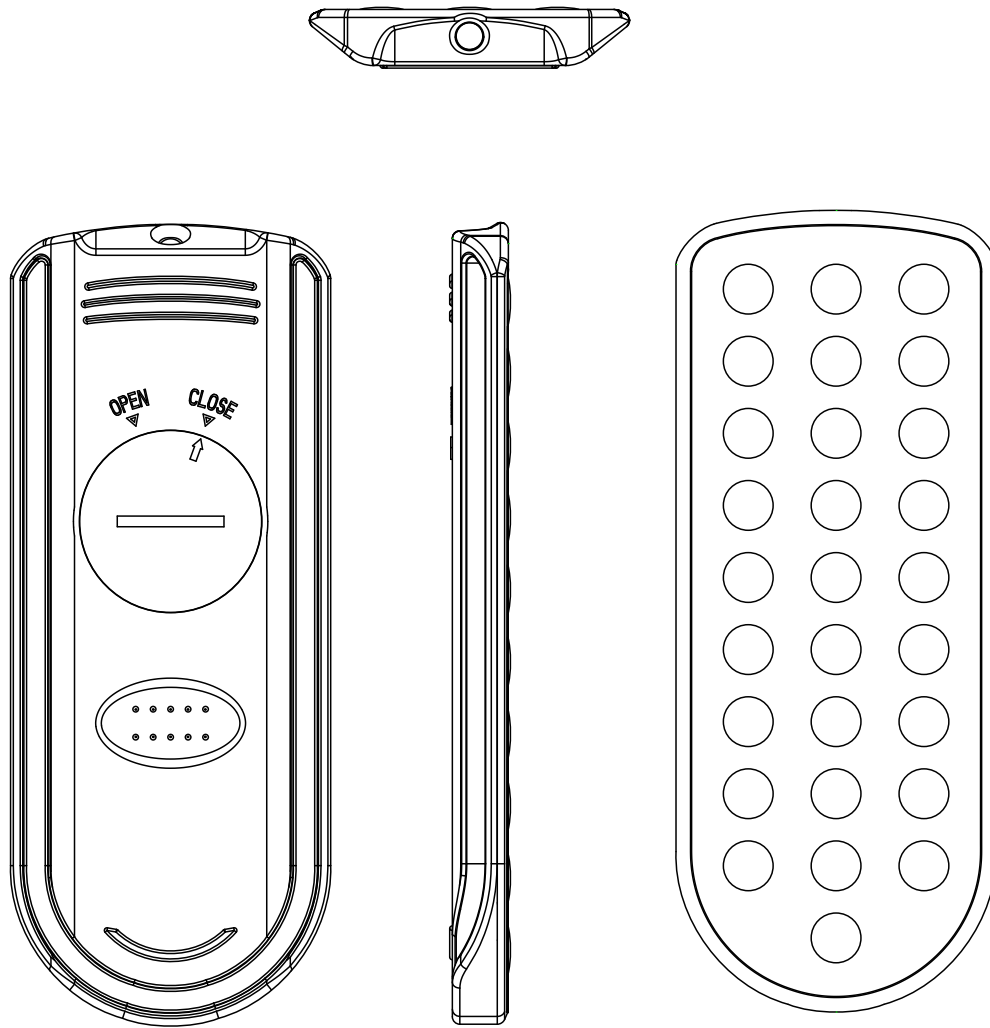

SR-28WP

SR28-WP
Up to 28keys
Dimensions (mm.) 150 x 60 x 11
Membrane Keypad
Waterproof Enclosure
Batteries: CR2025 x 1