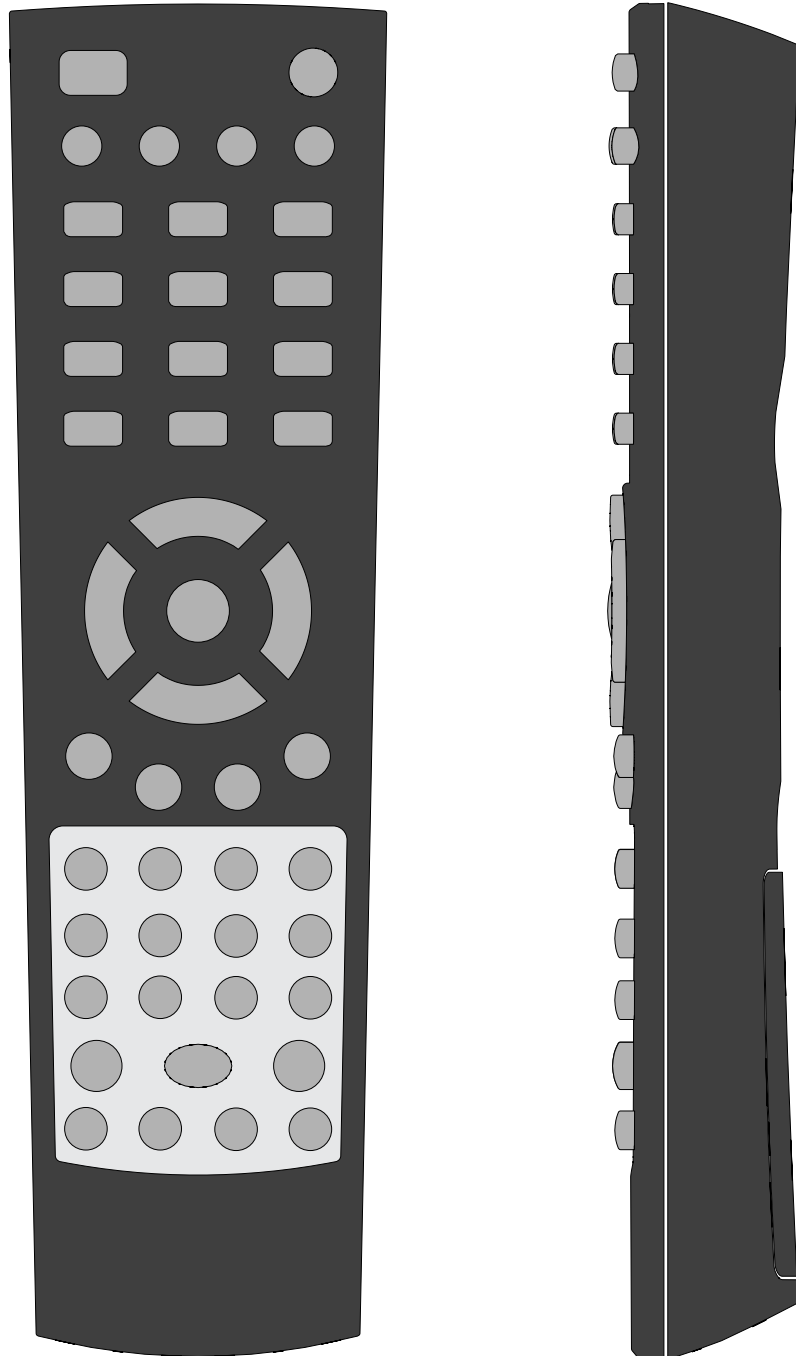

SR-46D

SR-46D
Up to 46 keys
Keypad: Silicone rubber
Batteries: 2xAAA battery