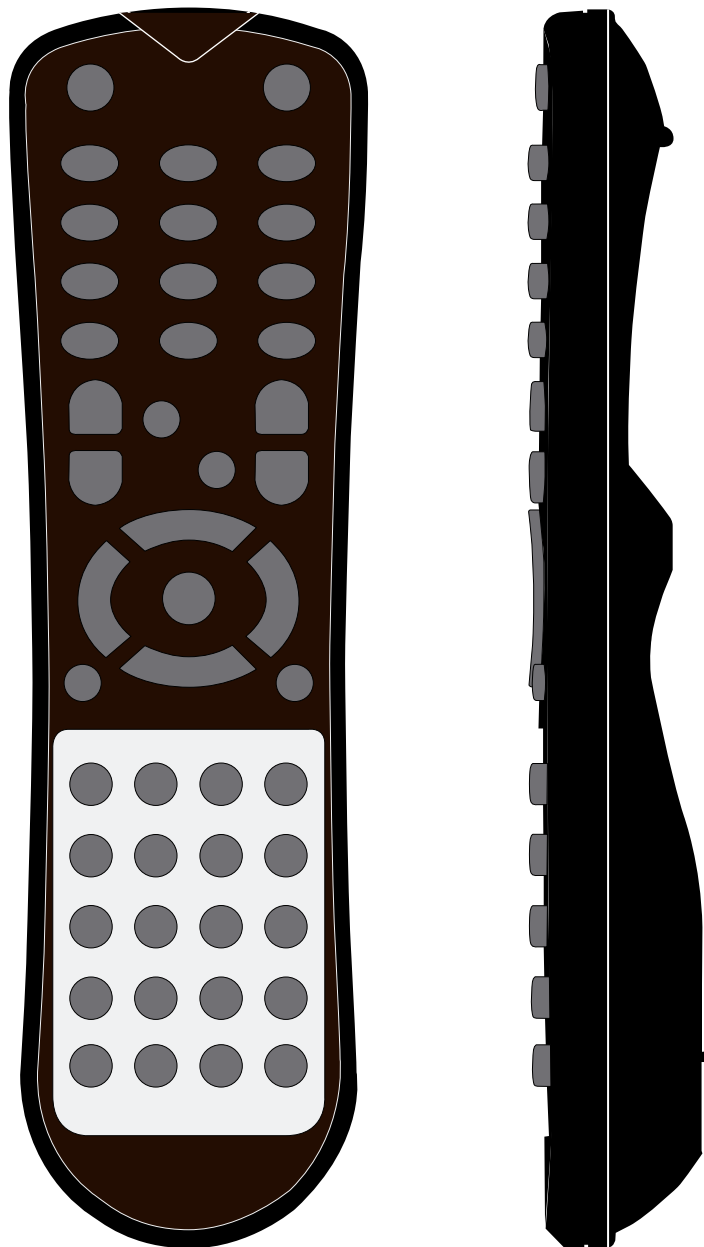

SR-47C

SR47C
Up to 47 Keys
Dimensions (mm) - 183 x 53 x 25
Rubber Keypad
Keypad Overlay
Batteries: 2 x AAA