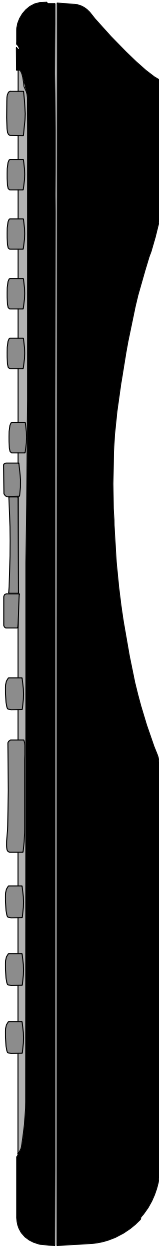

SR-49C

SR-49C
Up to 49 keys
Dimensions (mm.) 183 x 55 x 23
Rubber Keypad
Full Overlay
Batteries: 2 x AAA