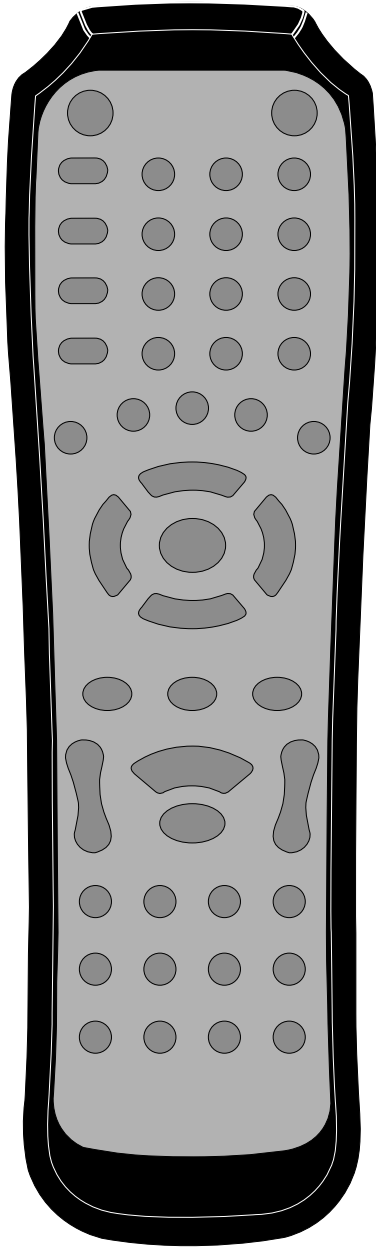

SR-49C

SR-49C
Up to 49 keys
Dimensions (mm.) 183 x 55 x 23
Rubber Keypad
Full Overlay
Batteries: 2 x AAA