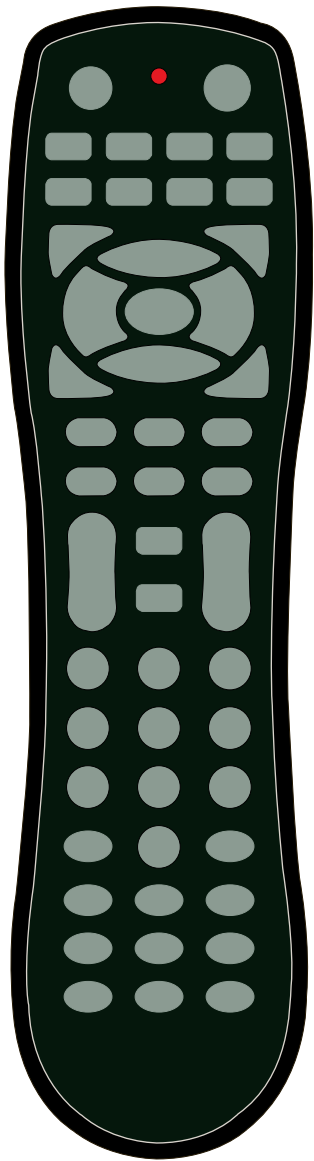

SR-52C

SR-52C
Up to 52 keys
Dimensions (mm.) 200 x 55 x 28
Rubber Keypad
Full Overlay
Batteries: 2 x AAA