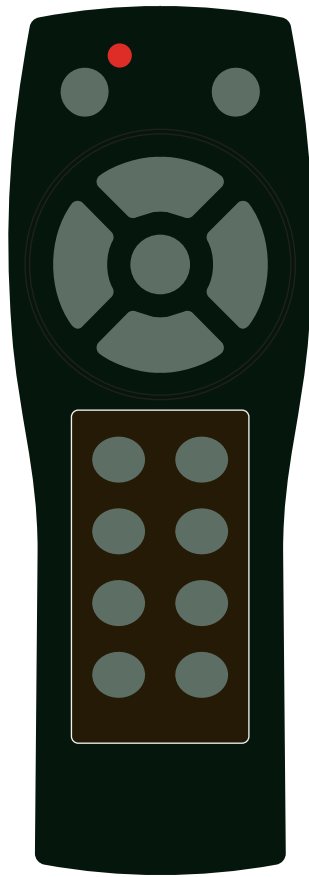

SR15A

SR-15A
Up to 15 keys
Dimensions (mm.) 115 x 40 x 28
Rubber Keypad
Partial Keypad Overlay
Batteries: AAA x 2