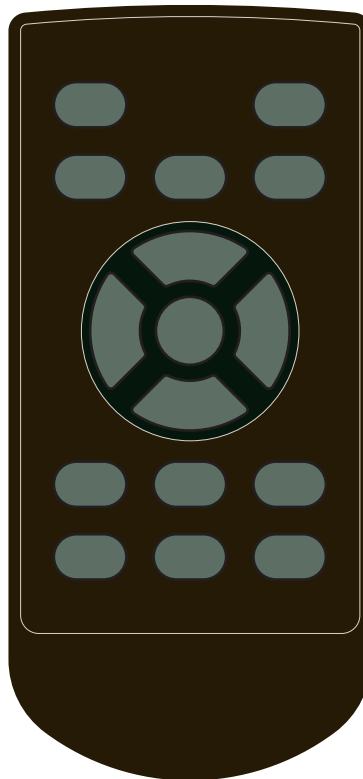

SR-16A

-  Plastic - Black -
-  Keypad - Gray -
-  Overlay - Black -

SR-16A
Up to 16 keys
Dimensions (mm.) 86 x 40 x 12
Rubber Keypad
Keypad Overlay
Batteries: CR2025 x 1