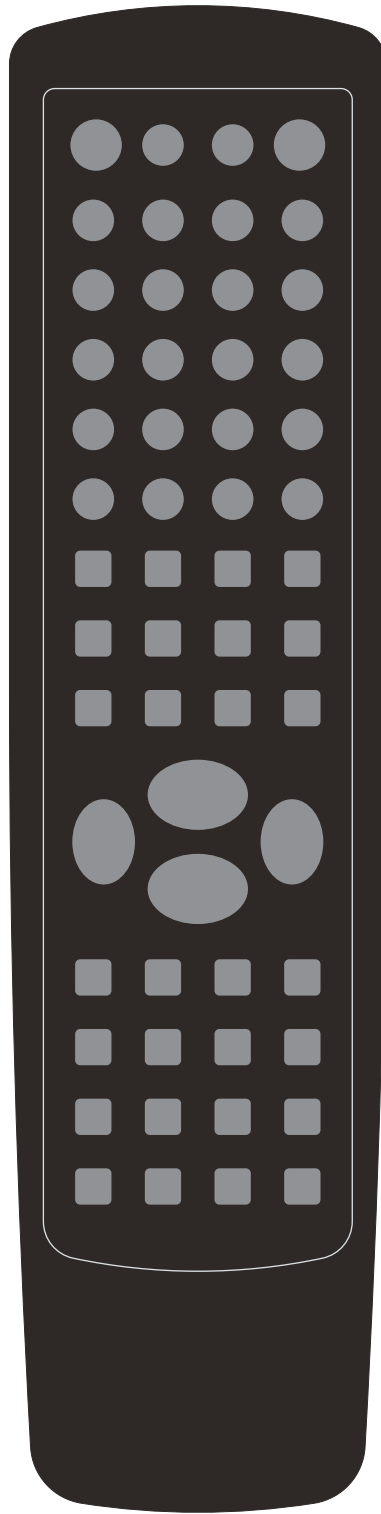

# SE-56

**SE-56**  
Up to 56 Keys  
Dimensions (mm.) 200 x 50 x 24  
Rubber Keypad  
Full Overlay  
Batteries: 2 x AAA