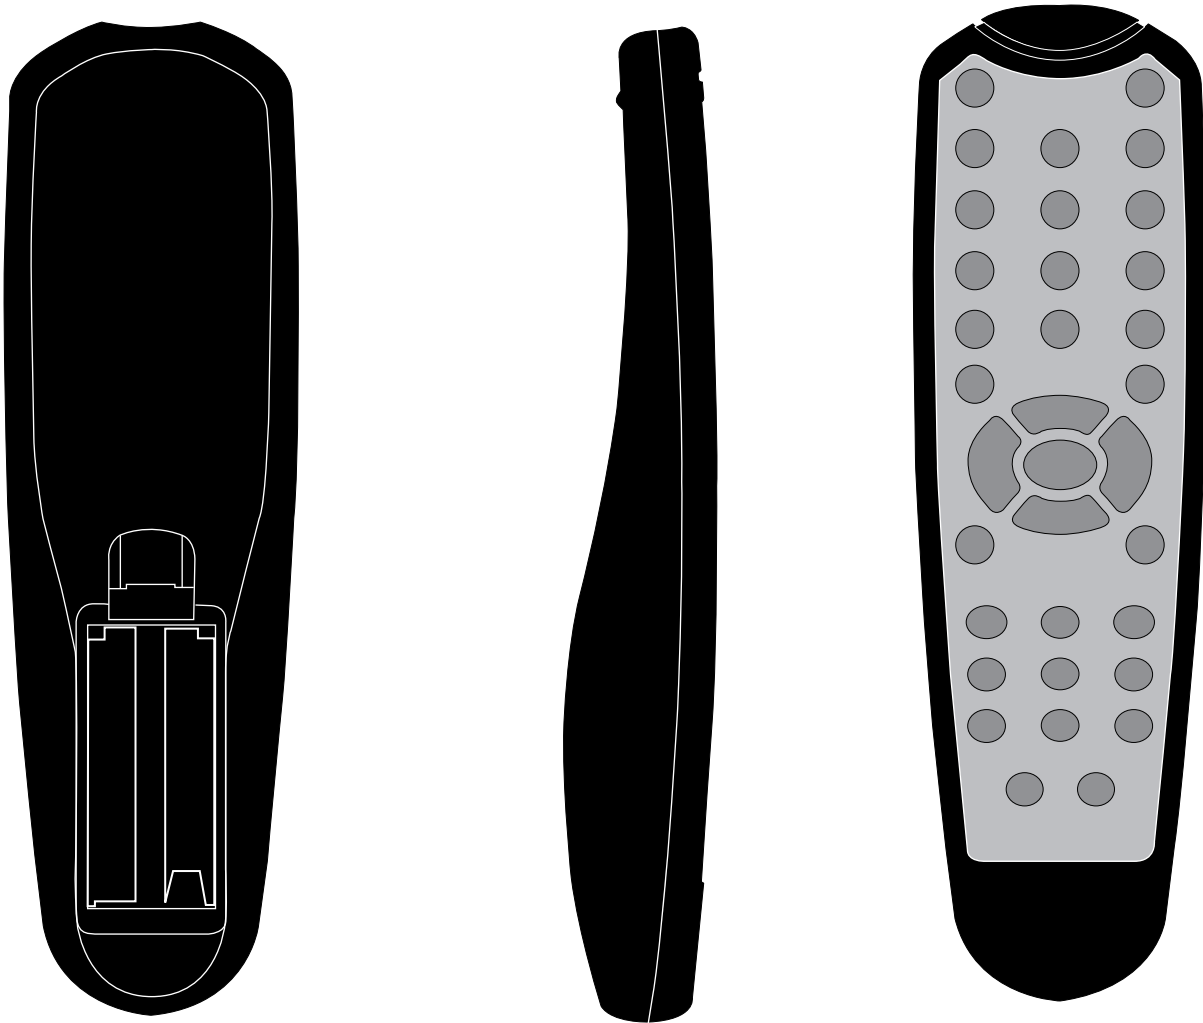

SR-34

SR-34
Up to 34 keys
Dimensions (mm.) 164 x 48 x 24
Rubber Keypad
Full Overlay
Batteries: 2 x AAA